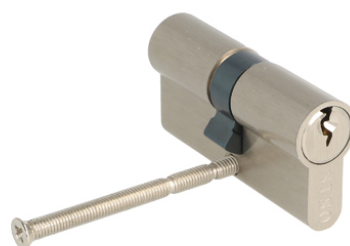

PRODUCT SHEET

Description:

Profile Cylinder, SS-Look, 62mm,(26+10+26mm) KA 1 Yale Key Way, W/3 Metal Keys:SISO ,W/Screw

Item number:

14.60.036-0

Units	Box	Carton	HS Code	Barcode
Pcs.	10	50	8301600090	 5704866457187

SISO A/S

Mileparken 11
DK-2740 Skovlunde
Denmark
VAT: DK 24786013

Phone +45 45 830 900

www.siso.dk
siso@siso.dk

Danske Bank
Nytorv Branch
Copenhagen
SWIFT: DABADKKK

Account no.
4180 3112 112936
IBAN Account
DK7230003112112936