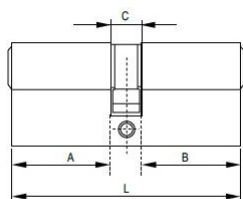

PRODUCT SHEET

Description:

Profile Cylinder, SS-Look, 62mm,(26+10+26mm) KA 1 Yale Key Way, W/3 Metal Keys:SISO ,W/Screw

Item number:

14.60.036-0

Units	Box	Carton	HS Code	Barcode
Pcs.	10	50	8301600090	 5704866457187

SISO A/S

Mileparken 11
DK-2740 Skovlunde
Denmark
VAT: DK 24786013

Phone +45 45 830 900

www.siso.dk
siso@siso.dk

Danske Bank
Nytorv Branch
Copenhagen
SWIFT: DABADKKK

Account no.
4180 3112 112936
IBAN Account
DK7230003112112936